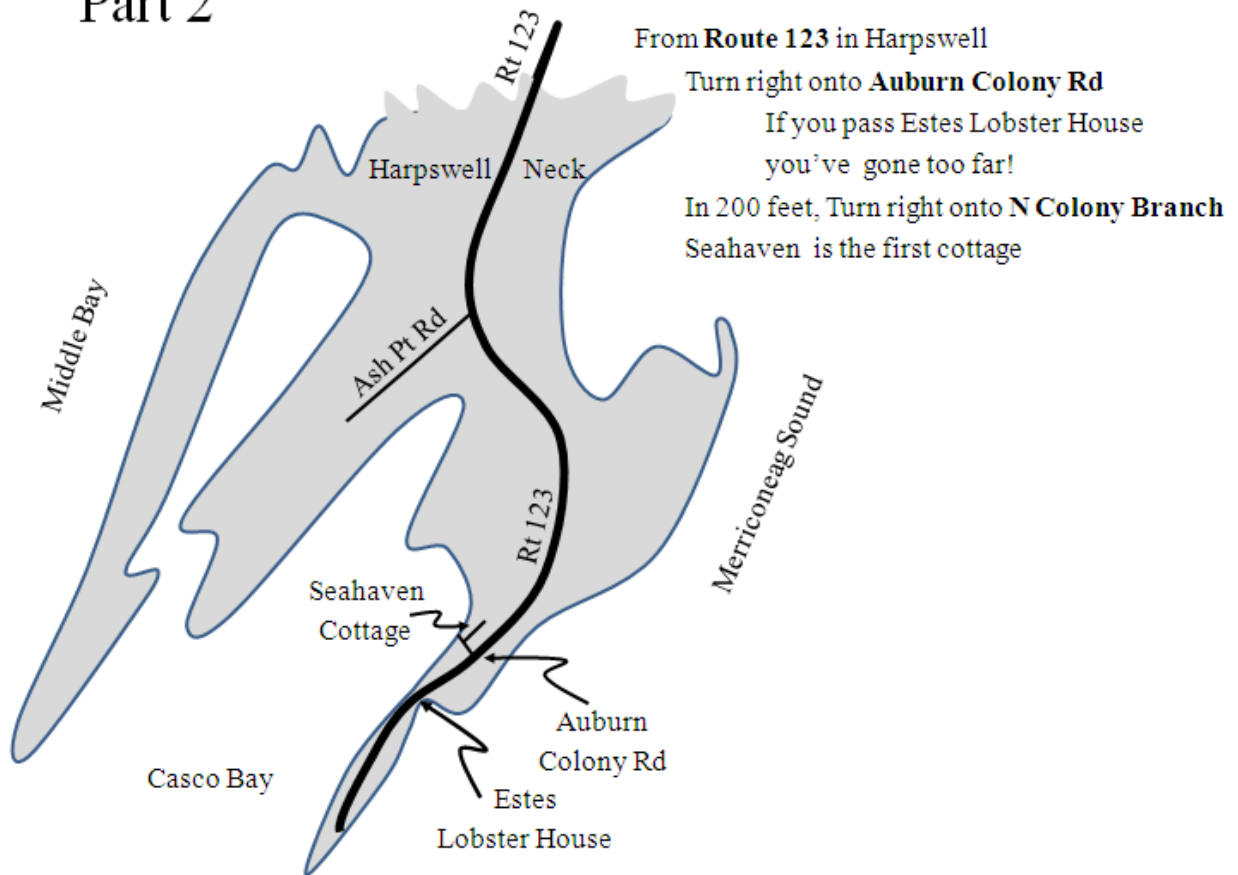

Part 2

[Home](#)

[About the Cottage](#)

[About the Colony](#)

[Photo Tour](#)

[Rental Info](#)

[Directions and Map](#)

[Contact Info](#)