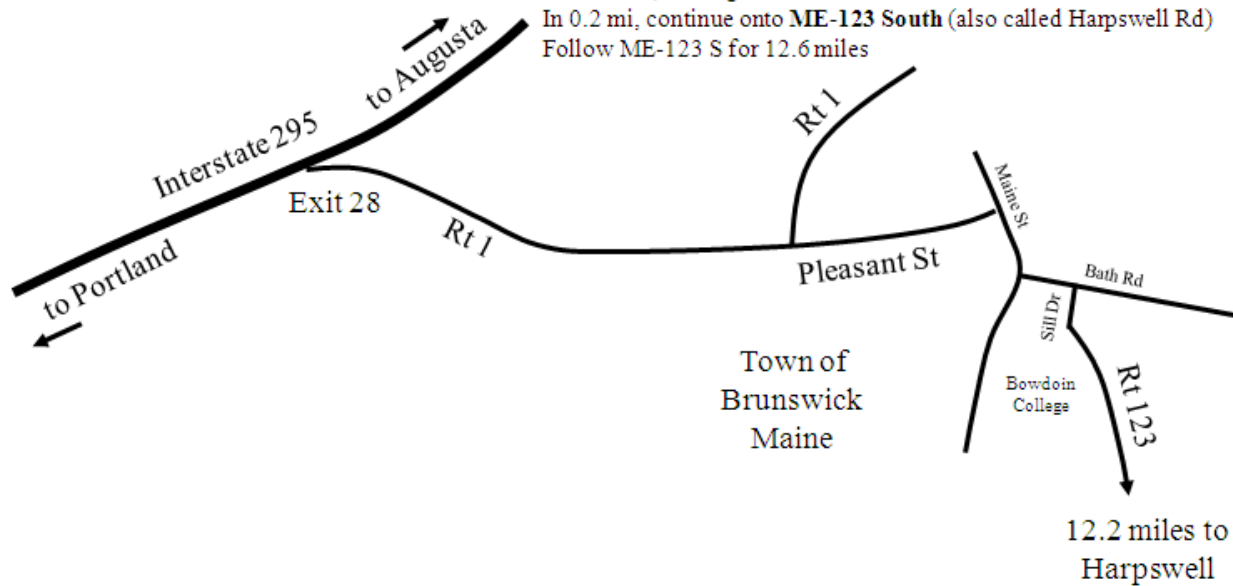

*Map and
Directions
to
Seahaven at
the Colony*

10 North Colony
Branch
Harpwell ME
04079

[\(printable
version\)](#)

Seahaven is in the town of Harpswell, Maine, about 39.2 mi (56 minutes) northeast of Portland Maine

**Directions
Part 1**

From **Interstate 295**, heading north from Portland, Maine
Take **Exit 28** toward **US-1/Coastal Route/Brunswick Bath**
Drive through the town of Brunswick Maine
In 1.0 mile, merge onto **Route U.S. 1 South**
In 1.3 mile, continue onto **Pleasant St** (Route 1 turns away to the left)
In 0.6 mile turn right onto **Maine St**
In 0.3 mile, turn left onto **Bath Rd**
In 0.2 mile, turn right onto **Sills Dr**
In 0.2 mi, continue onto **ME-123 South** (also called Harpswell Rd)
Follow ME-123 S for 12.6 miles